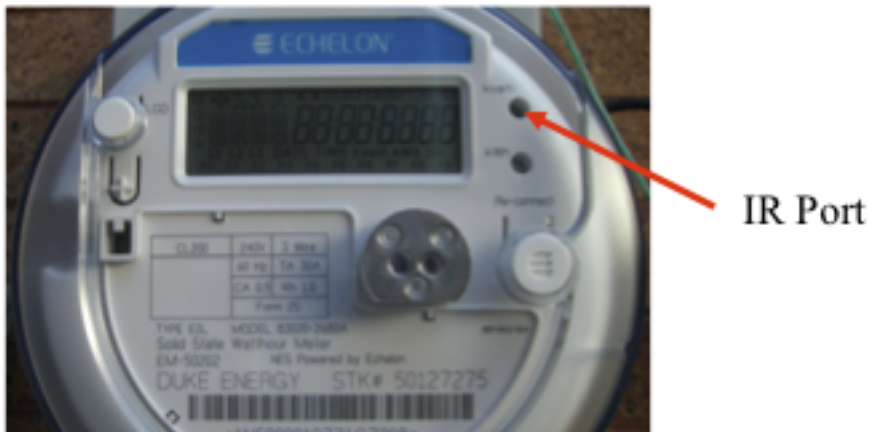

GE-I-210

Manufacturer: GE

Model: I-210 and I-210 +

Align the innermost port

Itron Sentinel SS1S1L

Manufacturer: Itron

Model: SS1S1L

Echelon Type E2L – Model 83020-2680A – EM 50202 - NES

Manufacturer: Echelon

Model(s): Type E2L – Model 83020-2680A – EM50202 - NES

Type 3: Digital Meter with IR port less than 1.5 inches from outer edge

Elster R1S/REX

Manufacturer: Elster

Model(s): R1S/REX

Align the
innermost (left)
port